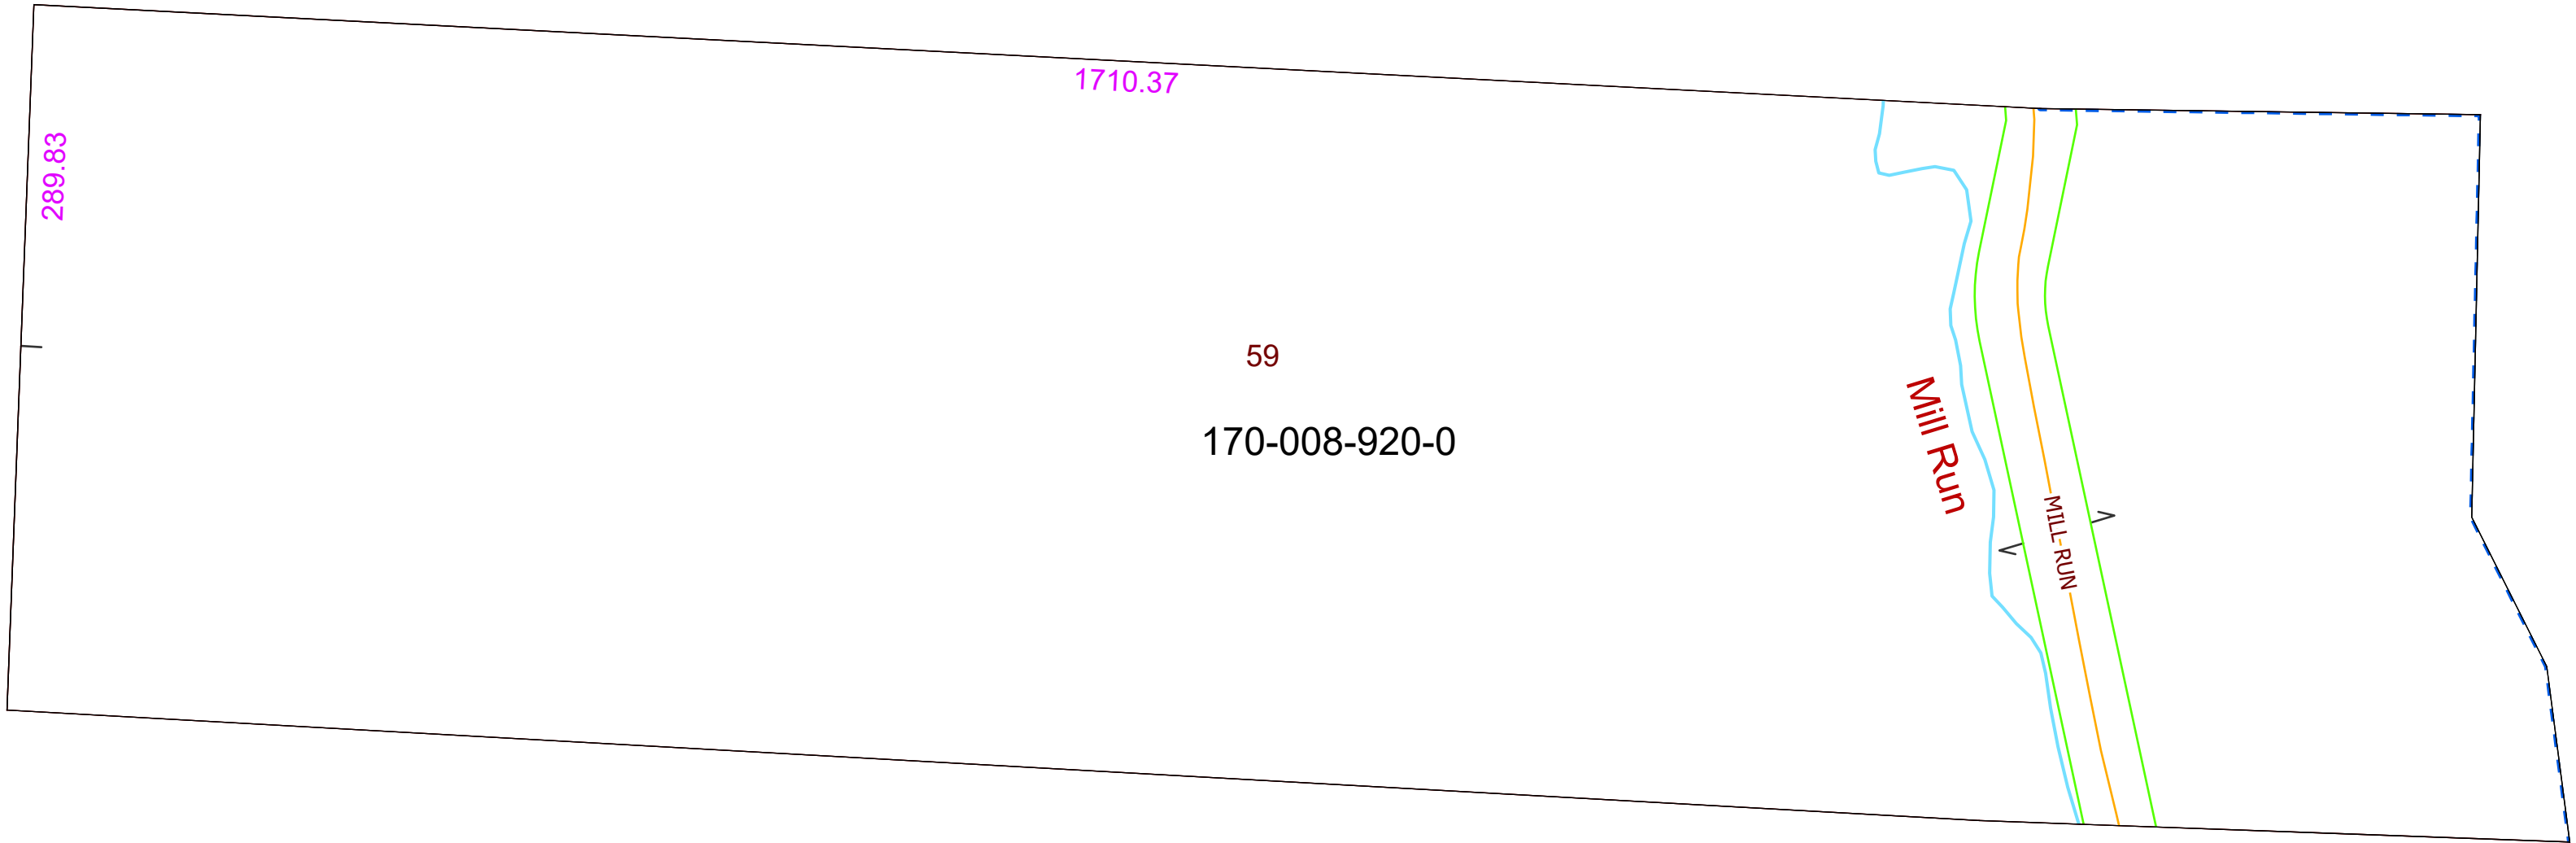

MORGAN COUNTY, OHIO

Boundaries

Type
County
Hidden
Hydro
Parcel
ROW
Section
Lot
..... <all other values>

08/10/2020

WINDSOR TWP. FRAC. 59, T-9, R-11, U.S. LOTS

PIN	Owner	LegalDescr	VOL	PAGE
170-008-920-0	YODER LOUIE & JENNIFER	R11 T09 S00 FR 59	OR234	4707